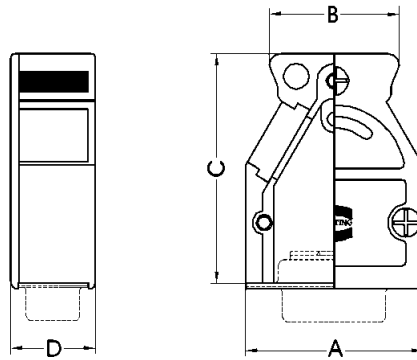

Full metal top and side entry hoods for spring or slide locking

Identification	No. of contacts	Part number	Drawing	Dimensions in mm
----------------	-----------------	-------------	---------	------------------

Top/side entry hood with spring/slide locking

9	61 03 001 0022 ¹⁾
15	61 03 001 0011 ²⁾
25	61 03 001 0012 ²⁾
37	61 03 001 0021 ²⁾
50	61 03 001 0020 ²⁾

No. of contacts	No. of cable entries	A	B	C	D
9	2	31.0	22.6	40.0	14.8
15	3	39.0	30.6	40.0	14.8
25	3	53.0	42.6	40.0	14.8
37	3	69.5	59.2	40.0	14.8
50	3	67.0	55.0	40.0	17.6